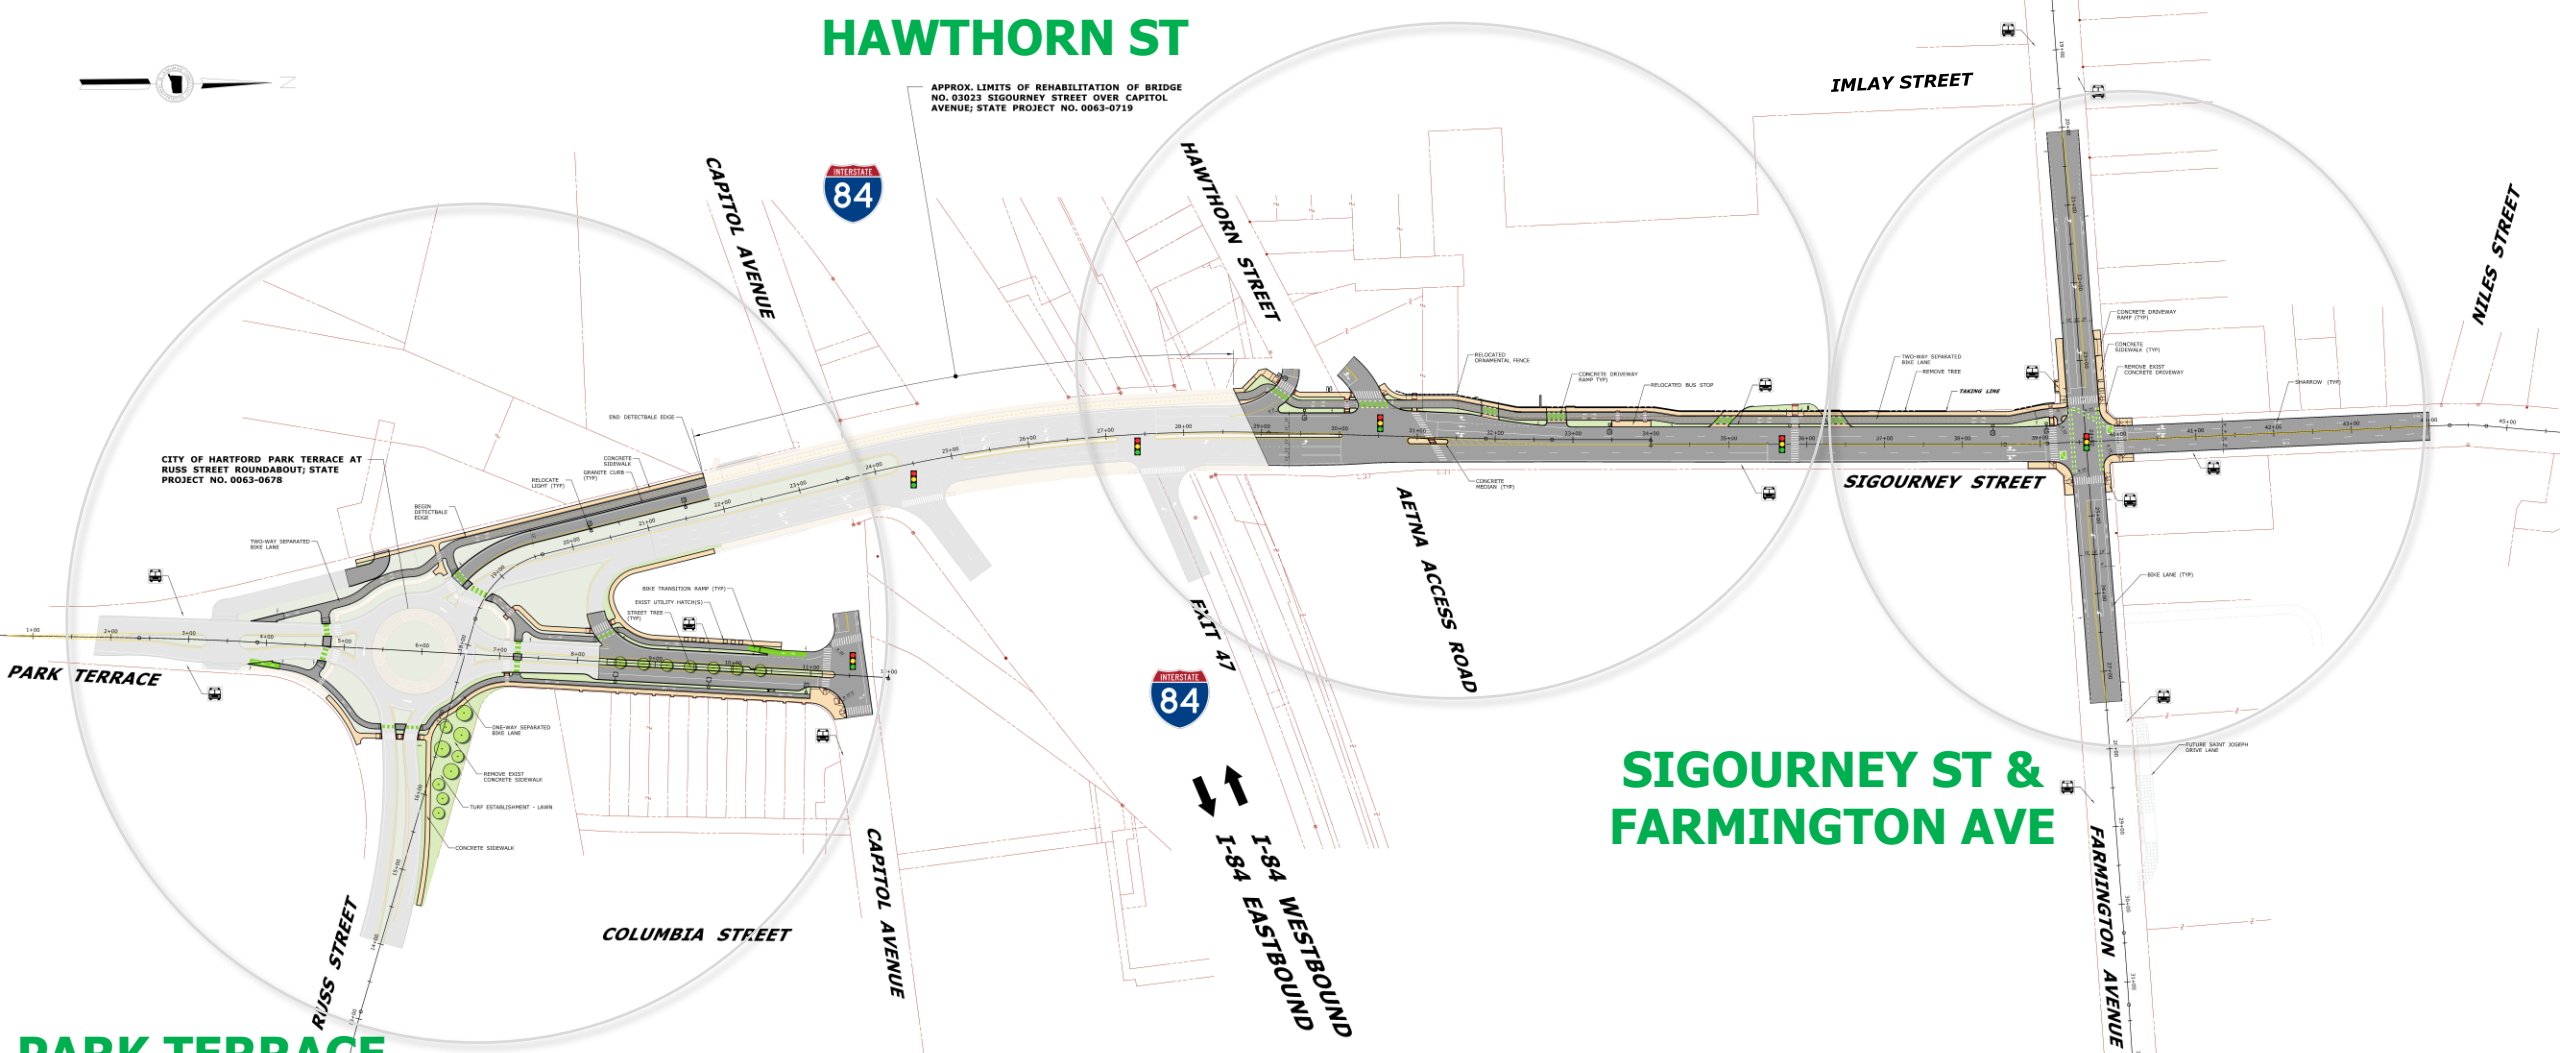

Project Location

Birdseye View

Existing Terminus of COH Farmington Ave On-Street Bike Lanes

Proposed Improvements

Overall Project Areas

SIGOURNEY ST & HAWTHORN ST

SIGOURNEY ST & FARMINGTON AVE

PARK TERRACE ROUNDBOUT