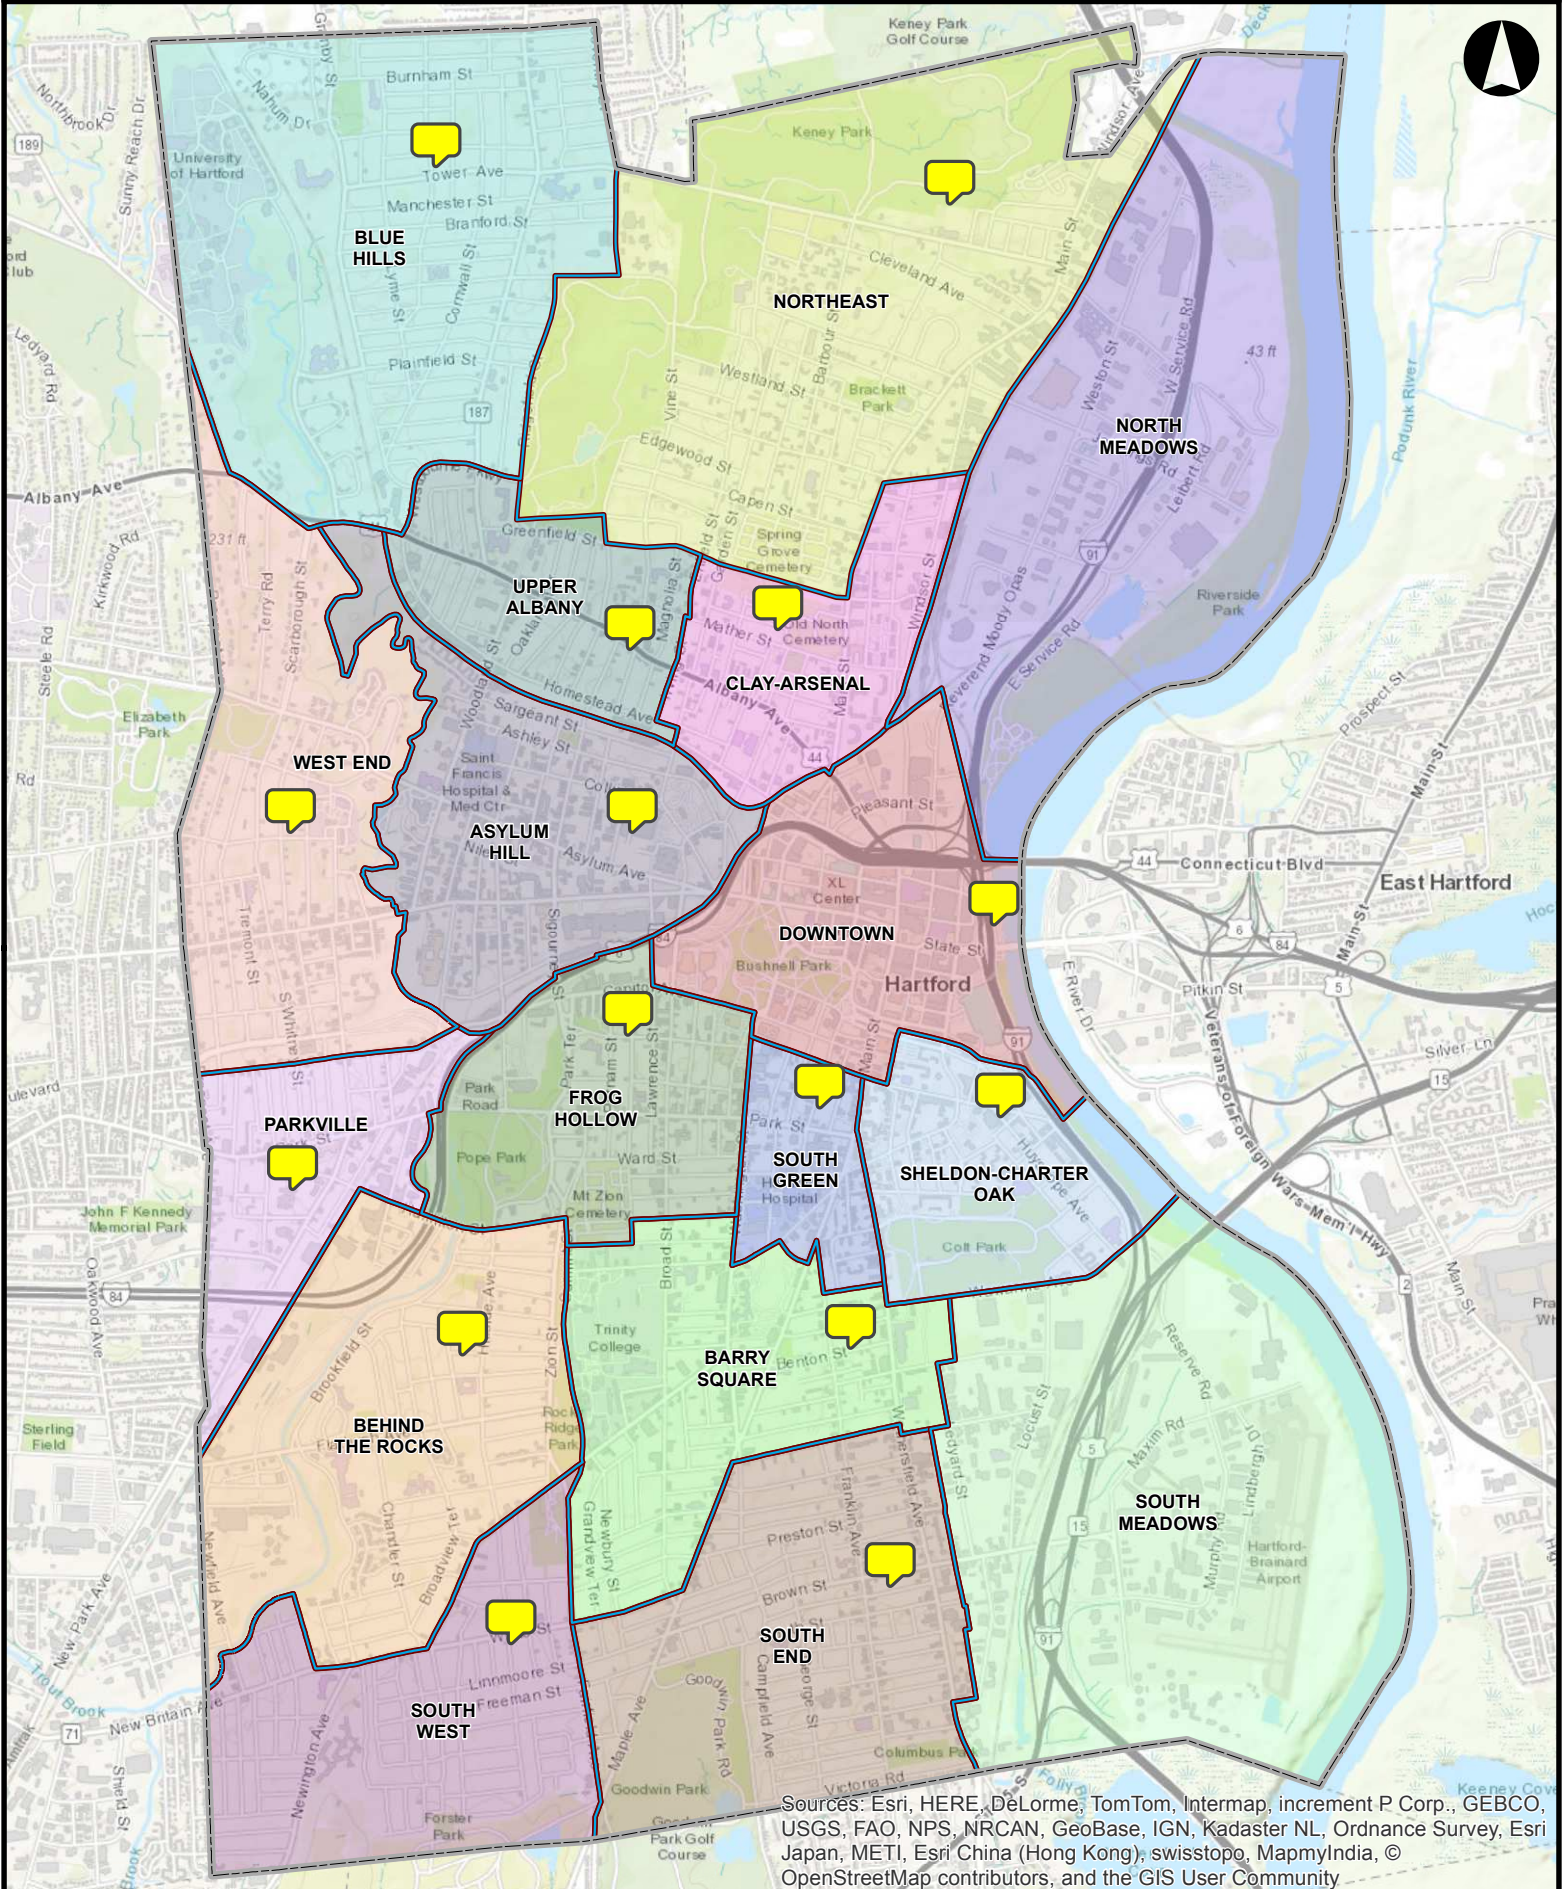

City of Hartford - Hartford Police Department COMMUNITY SERVICE OFFICERS (CSOs)

Sources: Esri, HERE, DeLorme, TomTom, Intermap, incept P Corp., GEBCO, USGS, FAO, NPS, NRCAN, GeoBase, IGN, Kadaster NL, Ordnance Survey, Esri Japan, METI, Esri China (Hong Kong), swisstopo, MapmyIndia, © OpenStreetMap contributors, and the GIS User Community