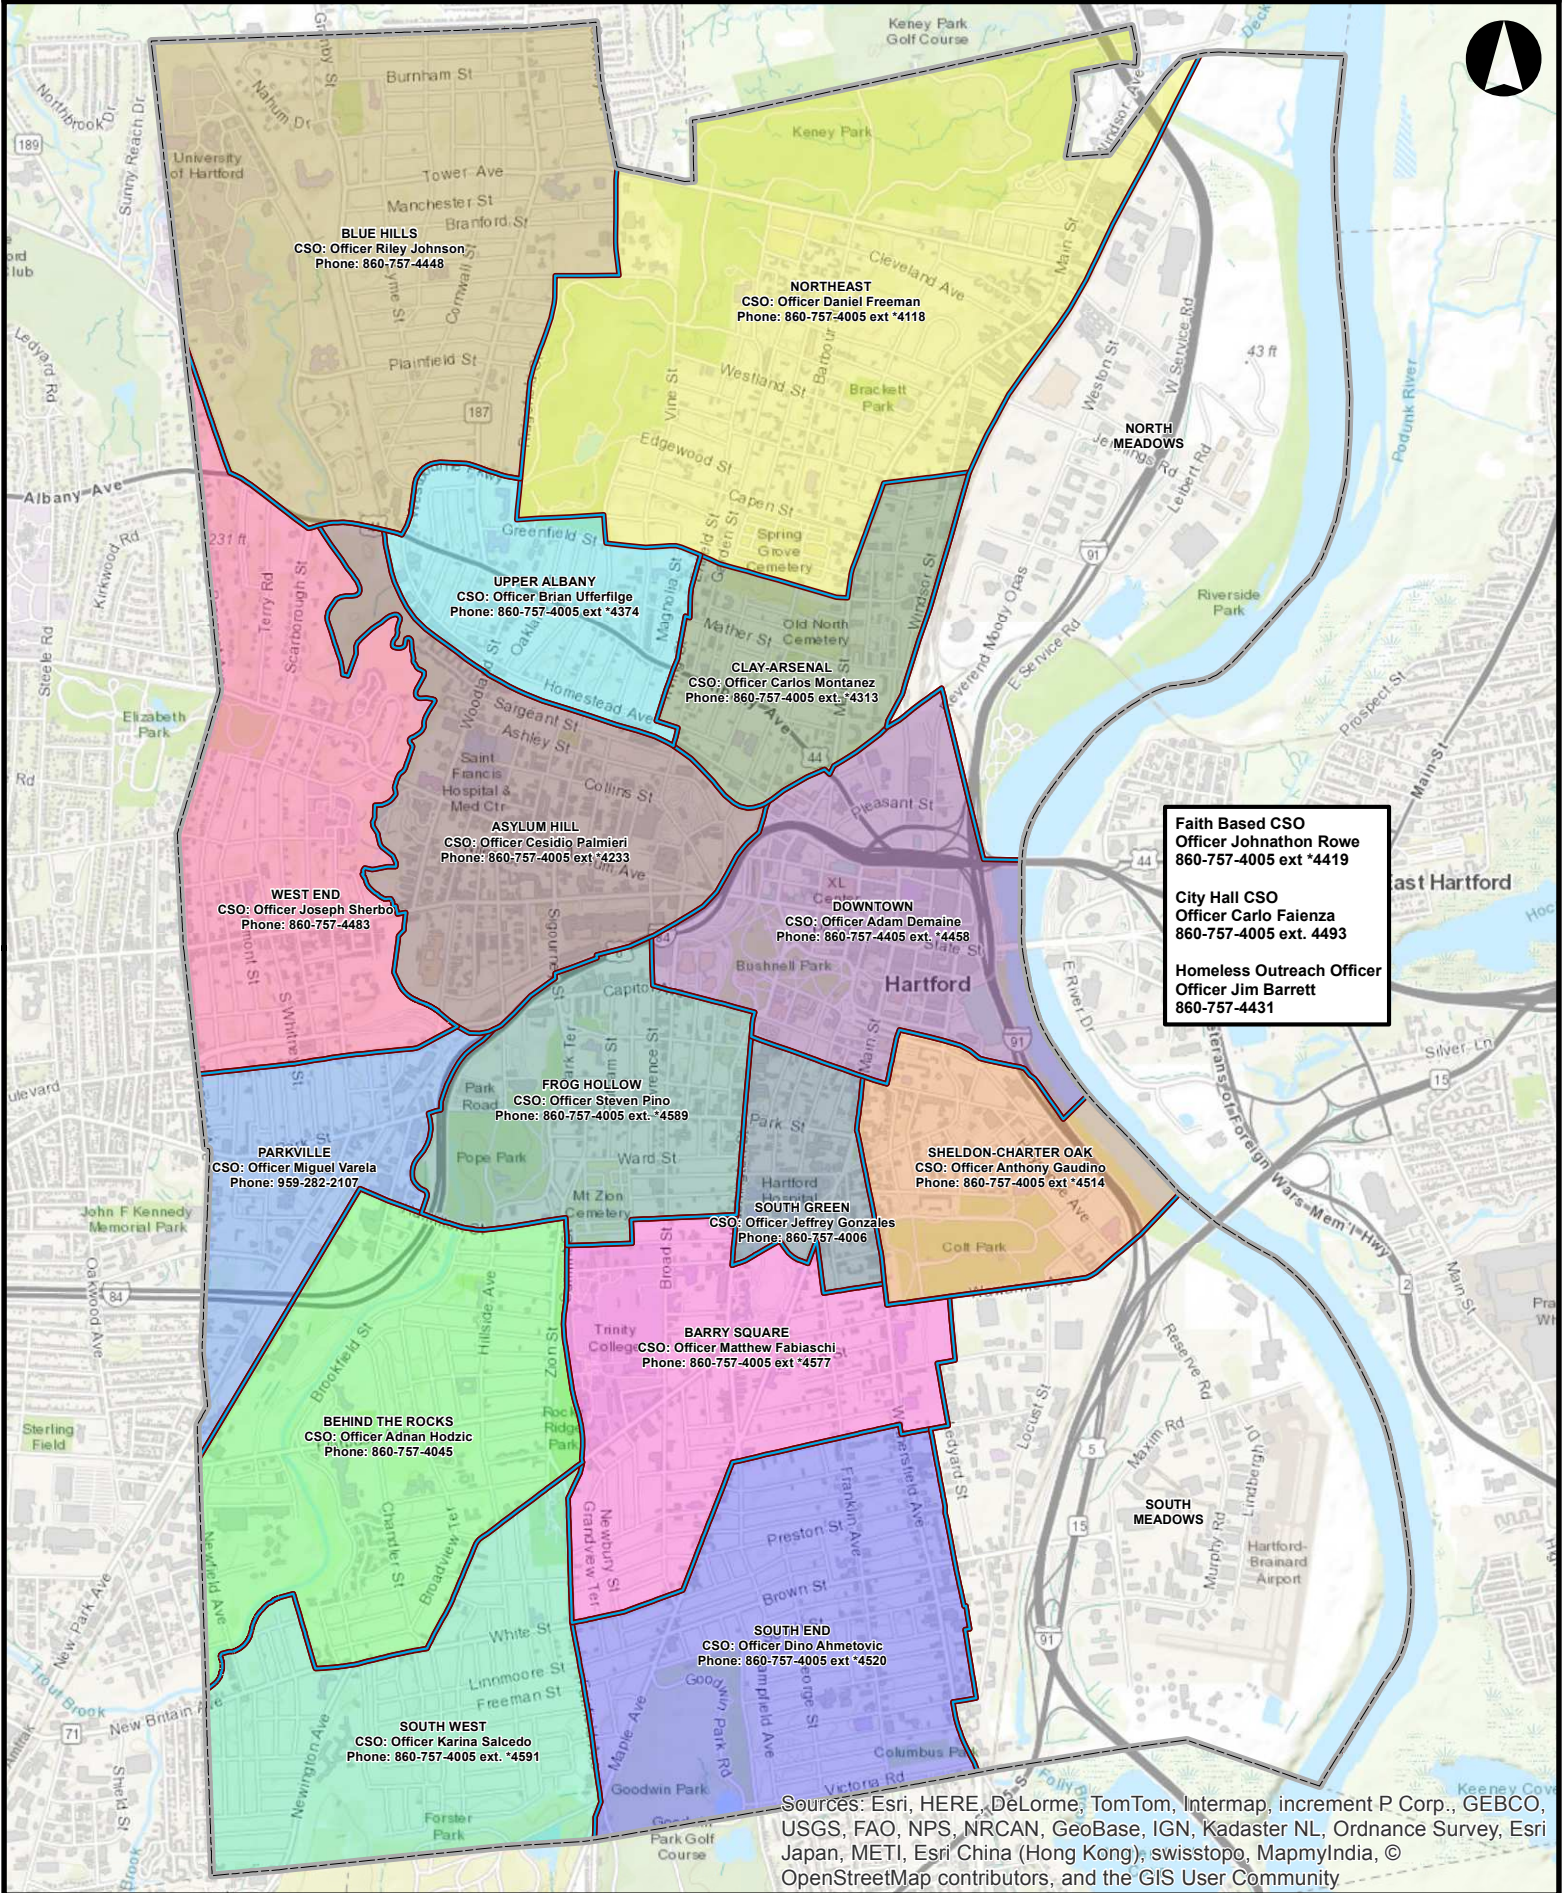

City of Hartford - Hartford Police Department COMMUNITY SERVICE OFFICERS (CSOs)

Sources: Esri, HERE, DeLorme, TomTom, Intermap, internet P Corp., GEBCO, USGS, FAO, NPS, NRCAN, GeoBase, IGN, Kadaster NL, Ordnance Survey, Esri Japan, METI, Esri China (Hong Kong), swisstopo, MapmyIndia, © OpenStreetMap contributors, and the GIS User Community